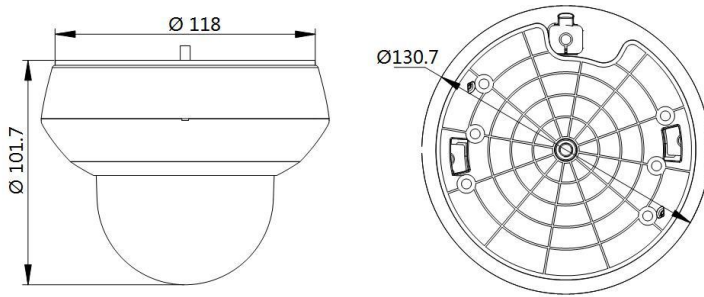

Smart Record	ANR (Automatic Network Replenishment), Dual-VCA
ROI	Main stream, sub-stream, and third stream respectively support two fixed areas.
IR	
IR Distance	66ft(20 m)
Smart IR	Support
Image	
Max. Resolution	2560 × 1440
Main Stream	50Hz: 25fps (2560 × 1440, 2048 × 1536, 1920 × 1080, 1280 × 960, 1280 × 720) 60Hz: 24fps (2560 × 1440), 30fps (2048 × 1536, 1920 × 1080, 1280 × 960, 1280 × 720)
Sub-Stream	50Hz: 25fps (704 × 576, 640 × 480, 352 × 288) 60Hz: 30fps (704 × 480, 640 × 480, 352 × 240)
Third Stream	50Hz: 25fps (1280 × 720, 704 × 576, 640 × 480, 352 × 288) 60Hz: 30fps (1280 × 720, 704 × 480, 640 × 480, 352 × 240)
Image Enhancement	3D DNR, HLC, EIS, Regional Exposure, Regional Focus
Network	
Network Storage	Built-in memory card slot, support Micro SD/SDHC/SDXC, up to 256 GB; NAS (NPS, SMB/CIFS), ANR
Protocols	IPv4/IPv6, HTTP, HTTPS, 802.1x, Qos, FTP, SMTP, UPnP, SNMP, DNS, DDNS, NTP, RTSP, RTP, TCP/IP, UDP, IGMP, ICMP, DHCP, PPPoE, Bonjour
API	Open-ended, support ONVIF, ISAPI, and CGI, support Third-Party Management Platform
Simultaneous Live View	Up to 20 channels
User/Host	Up to 32 users 3 levels: Administrator, Operator and User
Security Measures	User authentication (ID and PW), Host authentication (MAC address); HTTPS encryption; IEEE 802.1x port-based network access control; IP address filtering
Web Browser	IE 8 to 11, Chrome 31.0 to 44, Firefox 30.0 to 51
Interface	
Audio Interface	1-ch audio input and 1-ch audio output
Network Interface	1 RJ45 10 M/100 M Ethernet, PoE
General	
Power	12 VDC & PoE Max.: 12 W (Max. 3.9 W for IR)
Working Temperature	-20°C to 60°C (-4°F to 140°F)
Working Humidity	≤ 90%
Protection Level	IP66 Standard, TVS 4000V Lightning Protection, Surge Protection and Voltage Transient Protection
Material	Aluminum alloy, PC, PC+ABS
Dimensions	Φ 130.7 mm × 101.7 mm (Φ 5.15" × 4.00")
Weight	Approx. 0.53 kg (1.17 lb)

Dimensions

Unit:mm